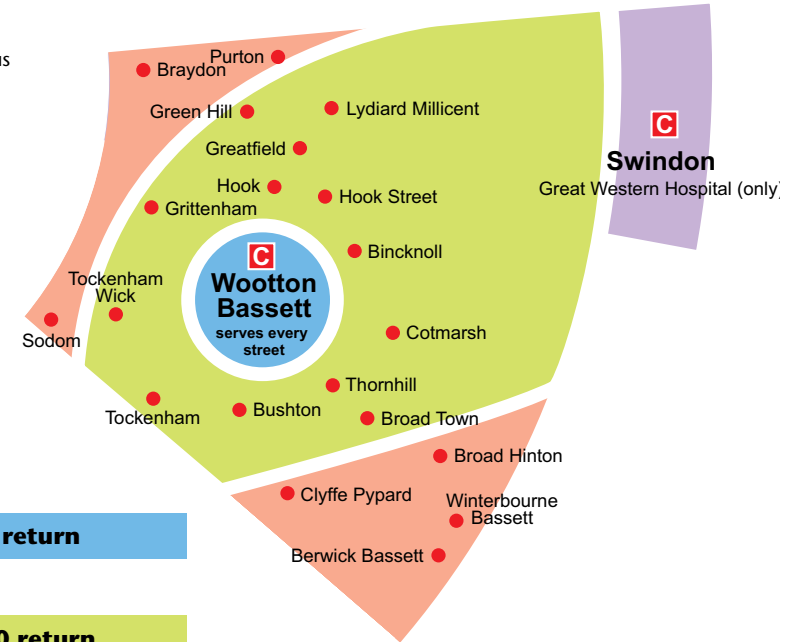

Connecting with the service

The Connect2 service can also be used if you live outside the area on the map. Connecting buses from: **Malmesbury, Brinkworth, Chippenham, Calne and Lyneham** can be met by the Connect2 service at the High Street bus stop in Wootton Bassett.

How to book

Call 08456 525255 (then option 8 followed by option 4). Provide the booking centre with the following information:

- **Date and time of travel required**
- **If you require a return journey**
- **Your pick up address**
- **If you are using a connecting bus service, and if so, at what time you will arrive**
- **A contact telephone number**

All journeys using the Connect2 service should be booked **NO LATER THAN 1000** the day before travel.

If you would like to travel on a Monday morning, you should book your journey **NO LATER THAN 1000** on the Saturday before you travel.

Block bookings up to a month in advance can be made by calling our booking centre.

Bookable journey times

The service can be booked from any town or village shown on the map (right) to or from the GWH, Monday to Saturday, between 0745 and 2010 at the times shown.

The service does not run on Sundays or public holidays.

* **returns to direct to Wootton Bassett only**

Arrives GWH	Departs
0745	0755
0930	0940
1140	1150
1320	1330
1510	1520
1700	1710
	1850*
	2010*

Area map

KEY

C2W taxi stop and bus connection

If your village isn't on the map but you live in the area shown we do serve you – please call for more information.

Fares

£6.00 single £7.50 return

Wootton Bassett

£7.40 single £10.30 return

Bincknoll	Hook
Broad Town	Hook Street
Bushton	Lydiard Millicent
Cotmarsh	Thornhill
Greatfield	Tockenham
Green Hill	Tockenham Wick
Grittenham	

£8.80 single £13.10 return

Braydon	Purton
Broad Hinton	Sodom
Berwick Bassett	Winterbourne Bassett
Clyffe Pypard	

Child fares are available to customers aged 5 to 16 years (inclusive) at half the adult fare.

Accompanied children 0 to 4 years (inclusive) travel free.

FREE bus pass holders only pay £6.00 single or £7.50 return fare.